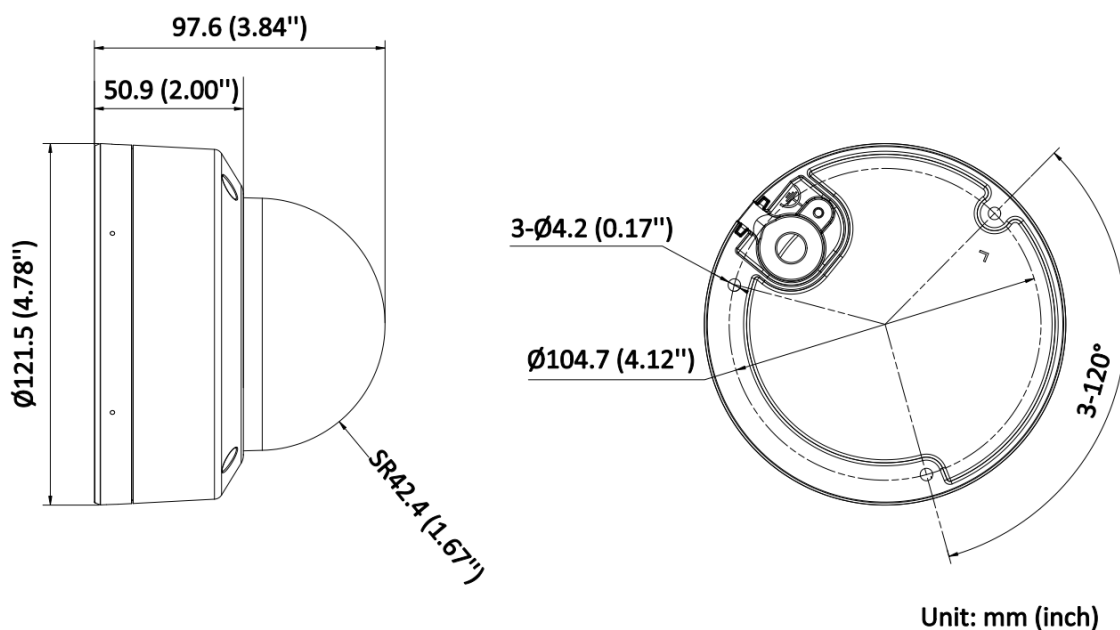

Level	Description
Top-level protection	Hikvision products at this level are equipped for use in areas where professional anti-corrosion protection is a must. Typical application scenarios include coastlines, docks, chemical plants, and more.
Moderate protection	Hikvision products at this level are equipped for use in areas with moderate anti-corrosion demands. Typical application scenarios include coastal areas about 2 kilometers (1.24 miles) away from coastlines, as well as areas affected by acid rain.
No specific protection	Hikvision products at this level are equipped for use in areas where no specific anti-corrosion protection is needed.

▪ **Available Model**

- DS-2CD2183G2-LI(2.8mm)
- DS-2CD2183G2-LI(4mm)
- DS-2CD2183G2-LI(4mm)(T)
- DS-2CD2183G2-LI(2.8mm)(T)
- DS-2CD2183G2-LIS2U(2.8mm)
- DS-2CD2183G2-LIS2U(4mm)
- DS-2CD2183G2-LIS2U(2.8mm)(Black)
- DS-2CD2183G2-LIS2U(2.8mm)(T)
- DS-2CD2183G2-LIS2U(4mm)(T)

▪ **Dimension**