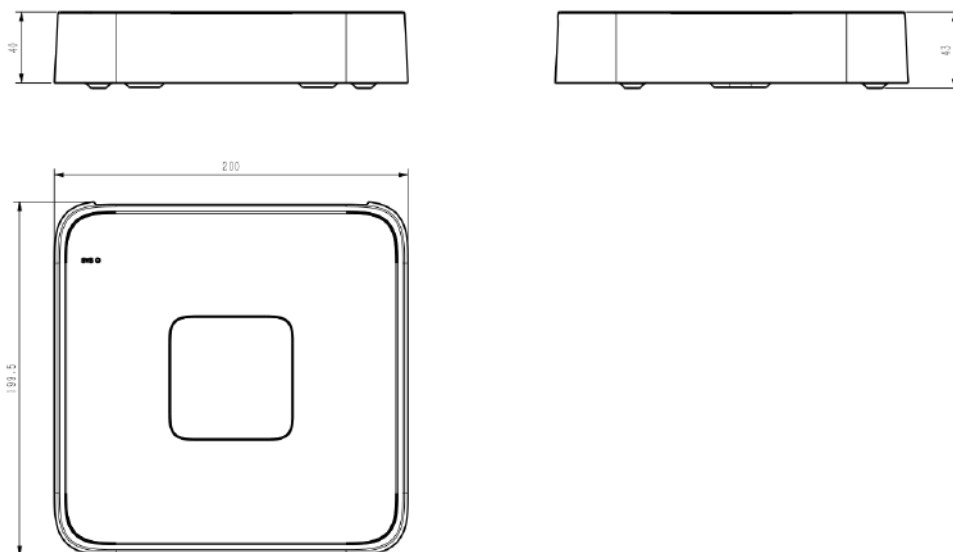

SPECIFICATIONS

Input	
Video Input	5-ch
Max Resolution	6MP
Two-way Audio Input	N/A
Bandwidth	Income 60Mbps; Outgoing 40Mbps
Output	
HDMI/VGA Output	HDMI 1-ch, 3840x2160, 1920x1080, 1280x720, 1024x768, 1366x768, 1440x900, 1280x800 VGA 1-ch, 1920x1080, 1280x720, 1024x768, 1366x768, 1440x900, 1280x800
Screen Split	1/3/4/5
Audio Output	N/A
Decoding	
Decoding Format	S+265/H.265/H.264
Recording Resolution	6MP/5MP/4MP/3MP/1080P/UXGA/720P/VGA/4CIF/DCIF/2CIF/CIF/QCIF
Preview Capability	1x6MP, 1x5MP, 1x4MP, 1x3MP, 4x1080P, 5x720P, 5x4CIF
Synchronous Playback	1x6MP, 1x5MP, 1x4MP, 1x3MP, 3x1080P, 4x720P
Records Encryption	N/A
Hard Disk	
SATA	1 SATA interface for 1 HDDs
Capacity	Up to 8TB for each HDD
eSATA Interface	N/A
Array Type	N/A
External Interface	
Network Interface	1xRJ45 self-adaptive 10/100 Mbps network interface
USB Interface	2xUSB 2.0
Serial Interface	N/A
Alarm In/Out	N/A
Network	
Protocol	HTTP, HTTPS, TCP/IP, UDP, UPnP, ICMP, IGMP, DHCP, DNS, DDNS, EasyDDNS, NTP, SMTP, SSL, QoS, IPv4, IPv6, IP Filter, Telnet, SSH, RTSP, RTP, RTCP, ARP
System Compatibility	ONVIF (PROFILE S/T), SDK, P2P
General	
Web Version	Web6
Language	English, Turkish
Operating Conditions	-10~55°C, 10%~90% RH
Power Supply	DC12V 1.5A
Consumption (without HDD)	≤10W
Chassis	1U
Dimensions	42.9x200x199.5mm, (1.69x7.87x7.85 inch)
Weight (without HDD)	0.4Kg (0.88lb)

Tiandy

AVAILABLE MODEL

TC-R3105 SPEC: I/B/L

TC-R3105 SPEC: I/B/L/EU

DIMENSIONS (Unit: mm)

Physical Interfaces

DISTRIBUTED BY

Tiandy Technologies Co.,Ltd.