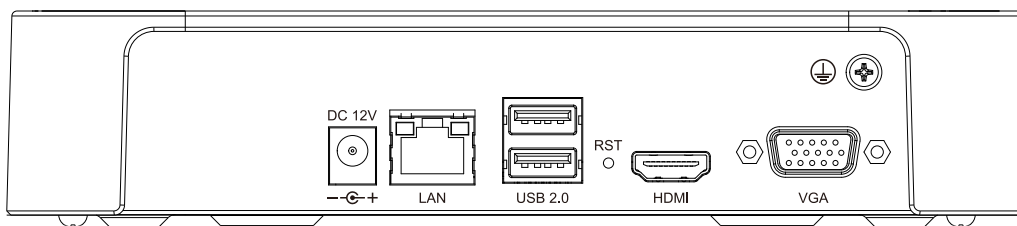

SPECIFICATIONS

Input	
Video Input	5-ch
Max Resolution	6MP
Two-way Audio Input	N/A
Bandwidth	Income 60Mbps; Outgoing 40Mbps
Output	
HDMI/VGA Output	HDMI 1-ch, 3840x2160, 1920x1080, 1280x720, 1024x768, 1366x768, 1440x900, 1280x800 VGA 1-ch, 1920x1080, 1280x720, 1024x768, 1366x768, 1440x900, 1280x800
Screen Split	1/3/4/5
Audio Output	N/A
Decoding	
Decoding Format	S+265/H.265/H.264
Recording Resolution	6MP/5MP/4MP/3MP/1080P/UXGA/720P/VGA/4CIF/DCIF/2CIF/CIF/QCIF
Preview Capability	1x6MP, 1x5MP, 1x4MP, 1x3MP, 4x1080P, 5x720P, 5x4CIF
Synchronous Playback	1x6MP, 1x5MP, 1x4MP, 1x3MP, 3x1080P, 4x720P
Records Encryption	N/A
Hard Disk	
SATA	1 SATA interface for 1 HDDs
Capacity	Up to 8TB for each HDD
eSATA Interface	N/A
Array Type	N/A
External Interface	
Network Interface	1xRJ45 self-adaptive 10/100 Mbps network interface
USB Interface	2xUSB 2.0
Serial Interface	N/A
Alarm In/Out	N/A
Network	
Protocol	HTTP, HTTPS, TCP/IP, UDP, UPnP, ICMP, IGMP, DHCP, DNS, DDNS, EasyDDNS, NTP, SMTP, SSL, QoS, IPv4, IPv6, IP Filter, Telnet, SSH, RTSP, RTP, RTCP, ARP
System Compatibility	ONVIF (PROFILE S/T), SDK, P2P
General	
Web Version	Web6
Language	English, Turkish
Operating Conditions	-10~55°C, 10%~90% RH
Power Supply	DC12V 1.5A
Consumption (without HDD)	≤10W
Chassis	1U
Dimensions	42.9x200x199.5mm, (1.69x7.87x7.85 inch)
Weight (without HDD)	0.4Kg (0.88lb)

Tiandy

AVAILABLE MODEL

TC-R3105 SPEC: I/B/L

TC-R3105 SPEC: I/B/L/EU

DIMENSIONS (Unit: mm)

Physical Interfaces

DISTRIBUTED BY

Tiandy Technologies Co.,Ltd.